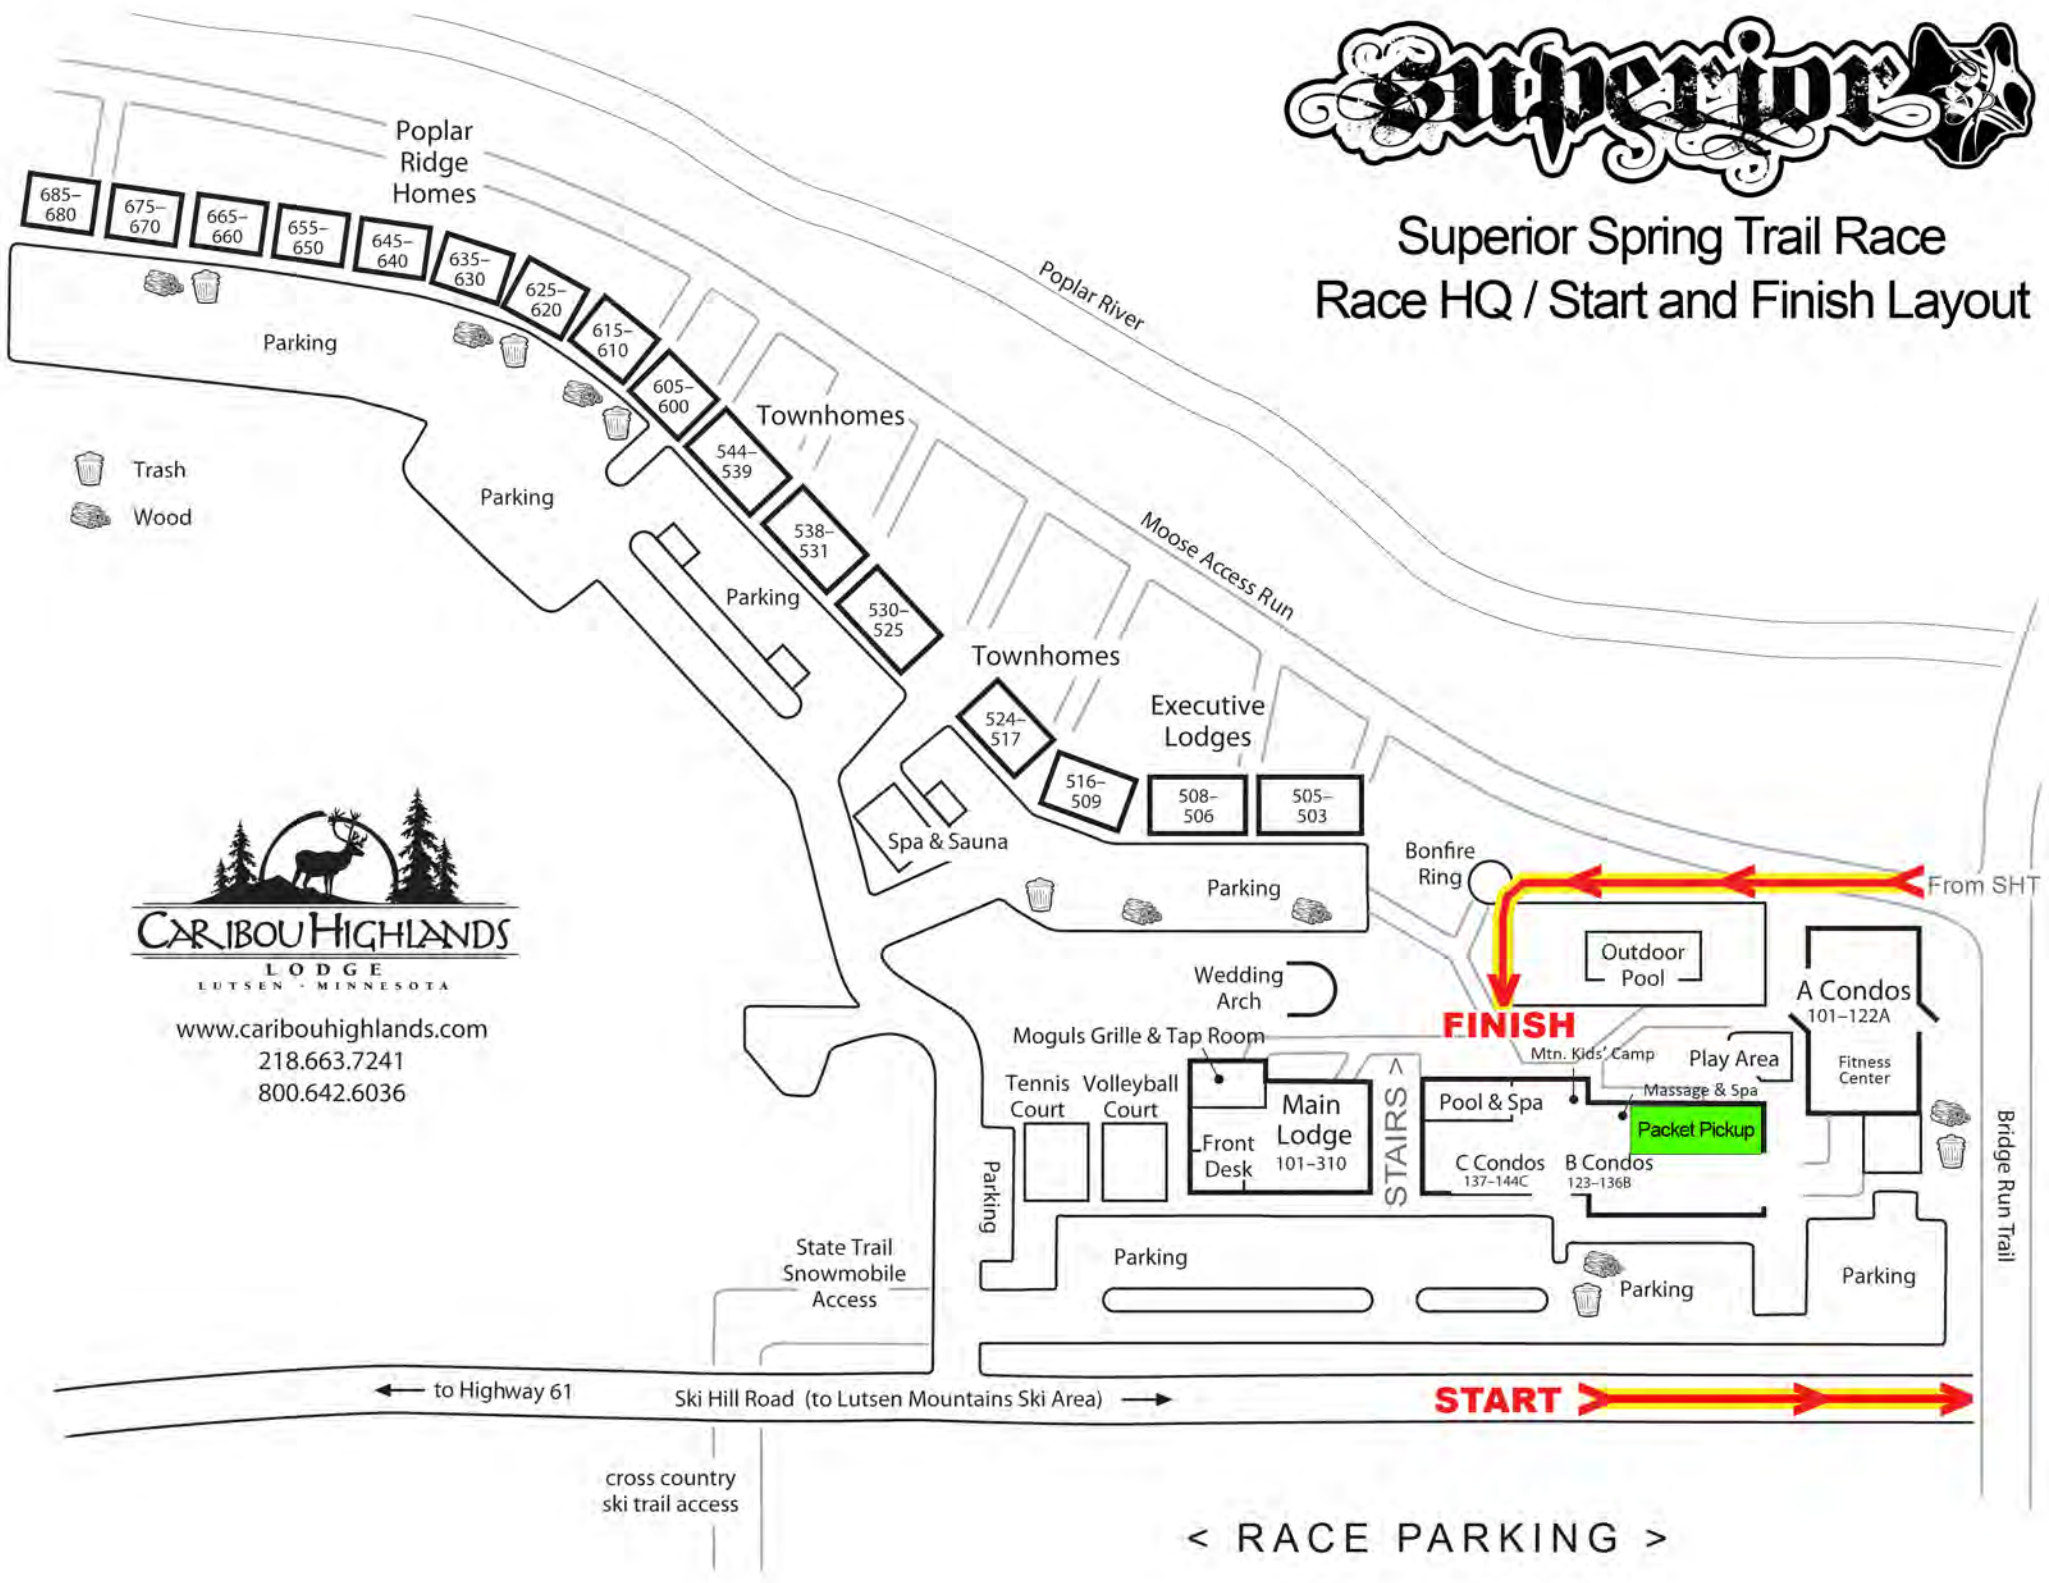

Superior Spring Trail Race Race HQ / Start and Finish Layout

www.caribouhighlands.com
218.663.7241
800.642.6036

← to Highway 61 Ski Hill Road (to Lutsen Mountains Ski Area) →

< RACE PARKING >